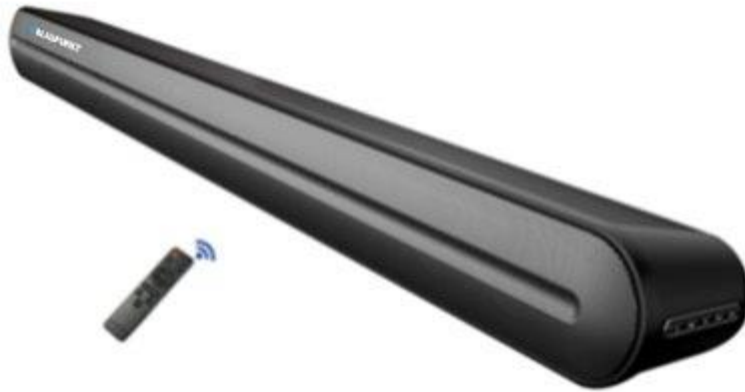

CMB75 Standalone Soundbar (75W)

MRP: 9,999

Attribute	Specification
RMS	75 W
Driver Unit	2.5" X 2(Speaker) and 2 X Passive driver
Audio Input	HDMI ARC, Optical In, Aux in, Line in, BT
LED DISPLAY	Yes, 4 digital LED display
Soundbar size	81 x 6 x7.5 cm
Features	• 4 bands EQ (Movie, Music Voice & Flat) • Built-in Bluetooth receiver • Desk-top placement or wall hanging is available • Full function remote control