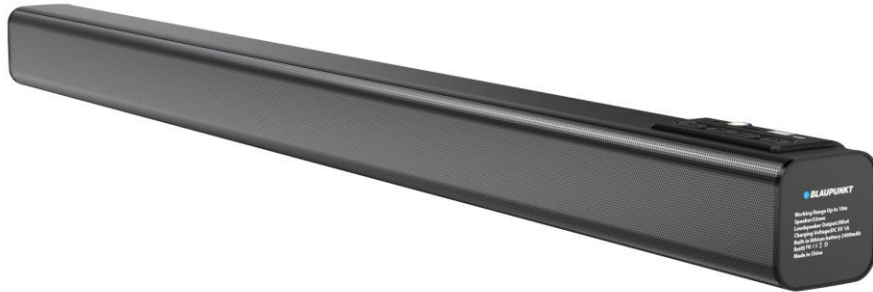

CMB30 Standalone Soundbar (30W)

MRP: 6,999

Attribute	Specification
RMS	30W
Driver Unit	52mm (4 Speaker)
Playtime & Battery @50% volume	14Hrs playtime 2400 mAh
Audio Input	BT/AUX/USB/FM/TF Card/ TWS function
Charging Type	Type C, Fast Charging
Karaoke function	Yes, Mic slot given
Soundbar size	85.6x 6.7x 6.2 cm
Features	• German Sound & Reliability • Soundbar with Internal Batteries • Guitar & Microphone Output • FM Radio • High End TV Partner with remote controller