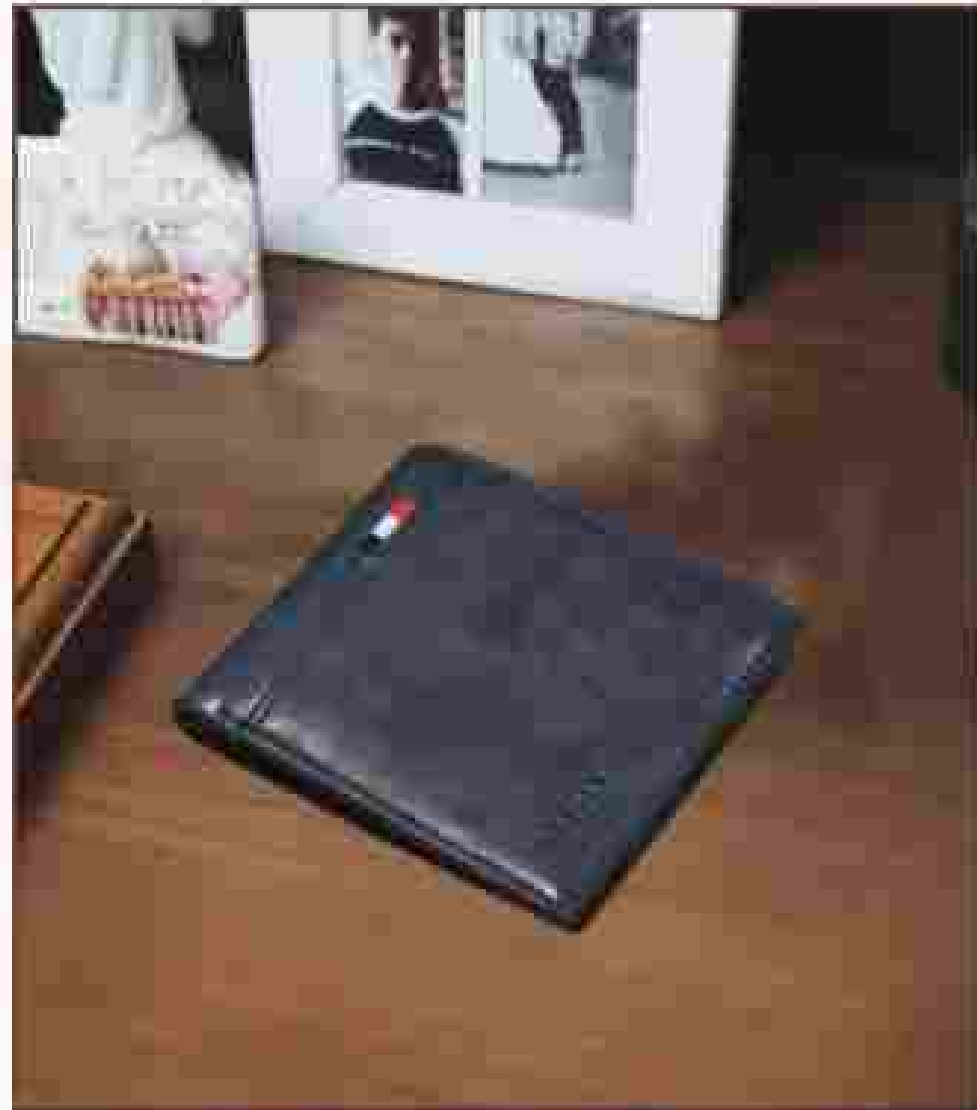

₹ 695/-

The perfect everyday carry!

GOBLIN

we're about luggage

Argent

FEATURES

- Organize your essentials orderly in distinct slots & flip pockets.
- Multiple slots a substantial benefit
- It has a rich finish to make it appear classy and elegant
- Unarguably the fantastic accessory for business elites and common folk
- 6 Months warranty
- Leatherette material
- Dimension : 10 x 2 x 12cm

₹ 695/-

The perfect everyday carry!

GOBLIN

We're about luggage

CITRINE

FEATURES

- The clutch features a stylish design with a smooth finish
- Keeps your essentials organized
- This clutch is sure to be your trusted resource for classy and trendy style
- One main compartment and card holder pockets
- Front zipper pocket for quick access
- 6 Months warranty
- Leatherette material
- Dimension : 19 X 2 X 10cm