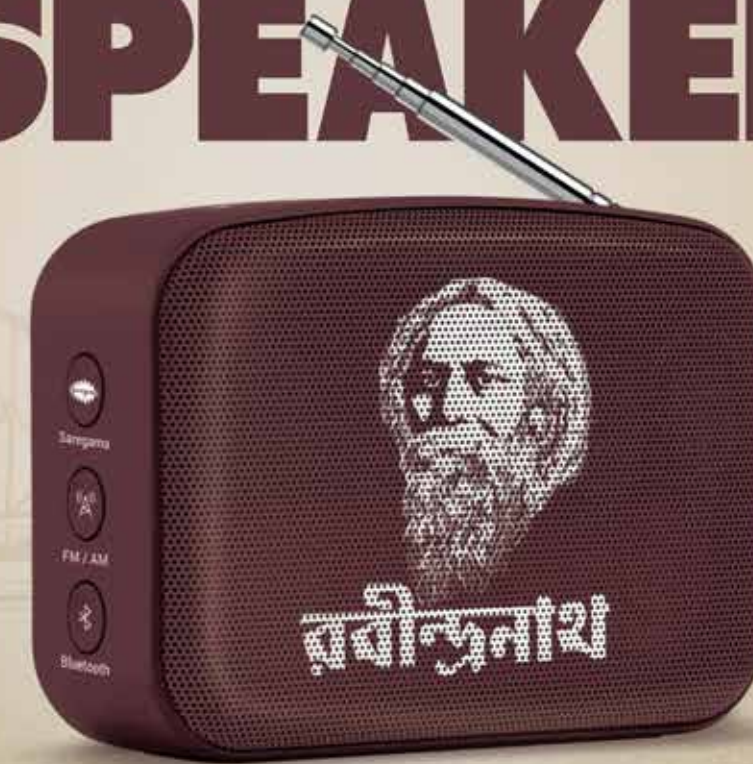

RABINDRASANGEET

IT'S NOT JUST A
**BLUETOOTH
SPEAKER**