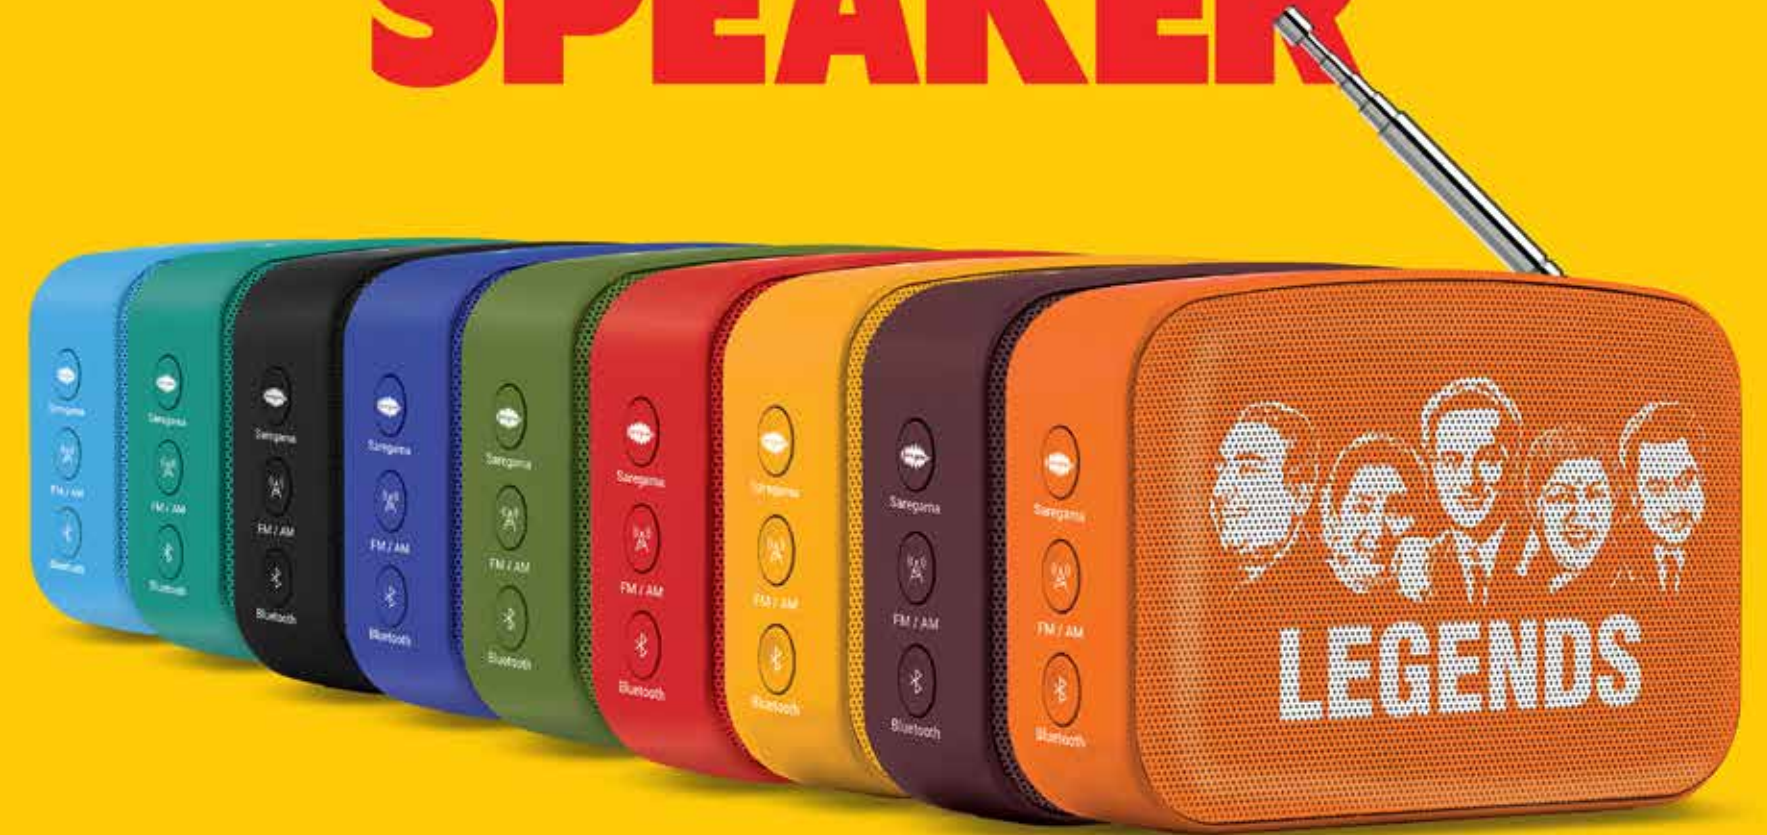

## AVAILABLE COLORS

SAREGAMA  
**CARVAAN™**  
— mini —

HINDI

IT'S NOT JUST A  
**BLUETOOTH  
SPEAKER**

**351 SUPERHIT**  
RETRO HINDI SONGS INSIDE

**FM/AM RADIO**  
ⓑ BLUETOOTH ⓐ USB ⓐ AUX IN ⓐ AUX OUT

SAREGAMA  
**CARVAAN™**  
— mini —