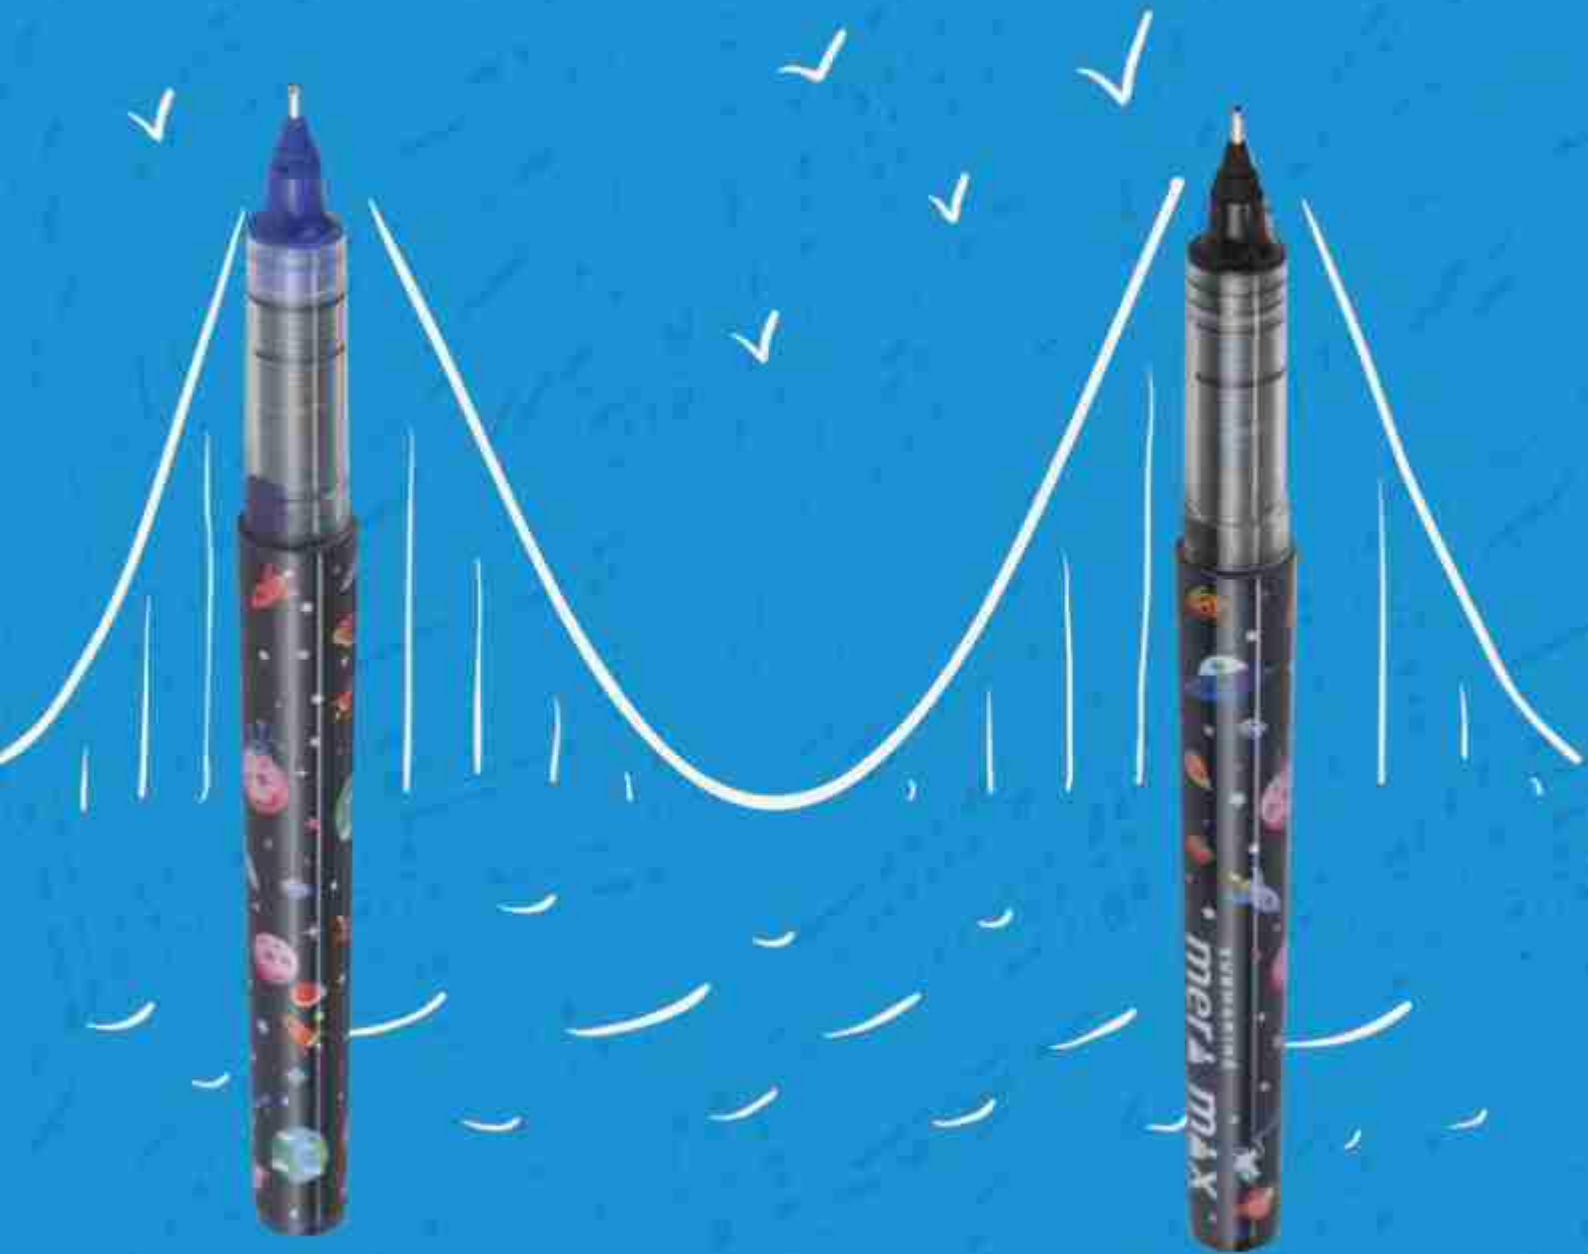

SUBMARINE®

POWER TO EXPRESS

ISO 9001:2015

LET'S BUILD YOUNG MINDS!

FREE INK SYSTEM ENSURE SMOOTH INK FLOW
AND KEEP CONSISTENT WRITING UNTIL THE LAST DROP OF INK.