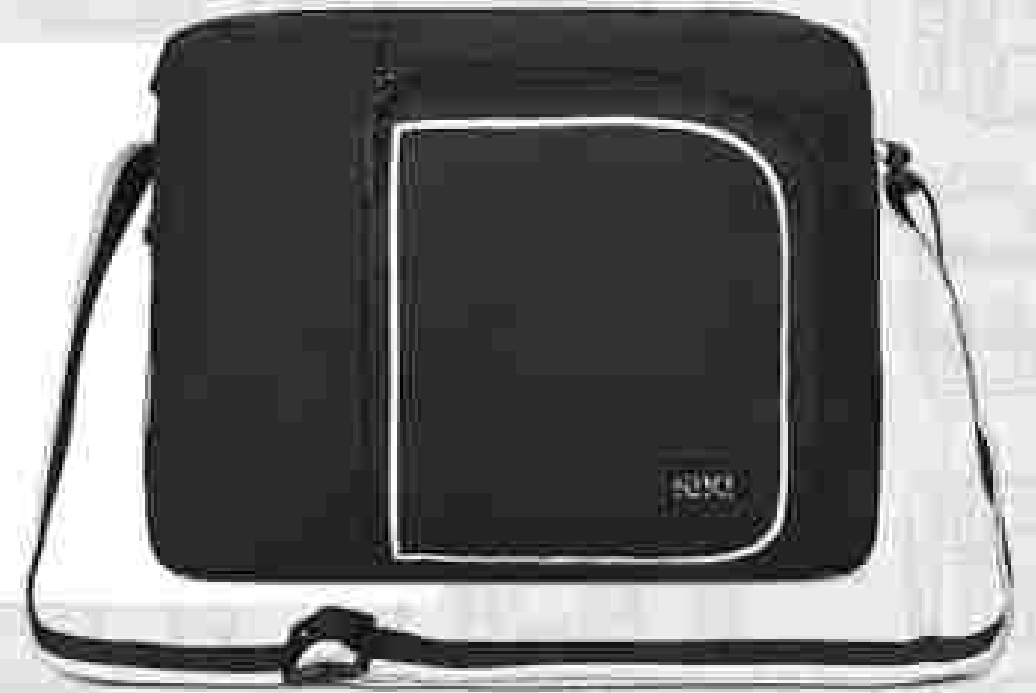

DIMENSIONS (HXWxD inches)

11.5" x 15.5" x 5.5"

BLACK

GREY

RED

BLUE

COLOURS

SL CLASSIC 6

ITEM ID : 10990 | MRP : 1549/-

FEATURES

- Quick access zippered pocket in front for easy access for essentials
- Internal utility pocket for organization for accessories

DIMENSIONS (HXWXD Inches)

12" x 12" x 4.5"