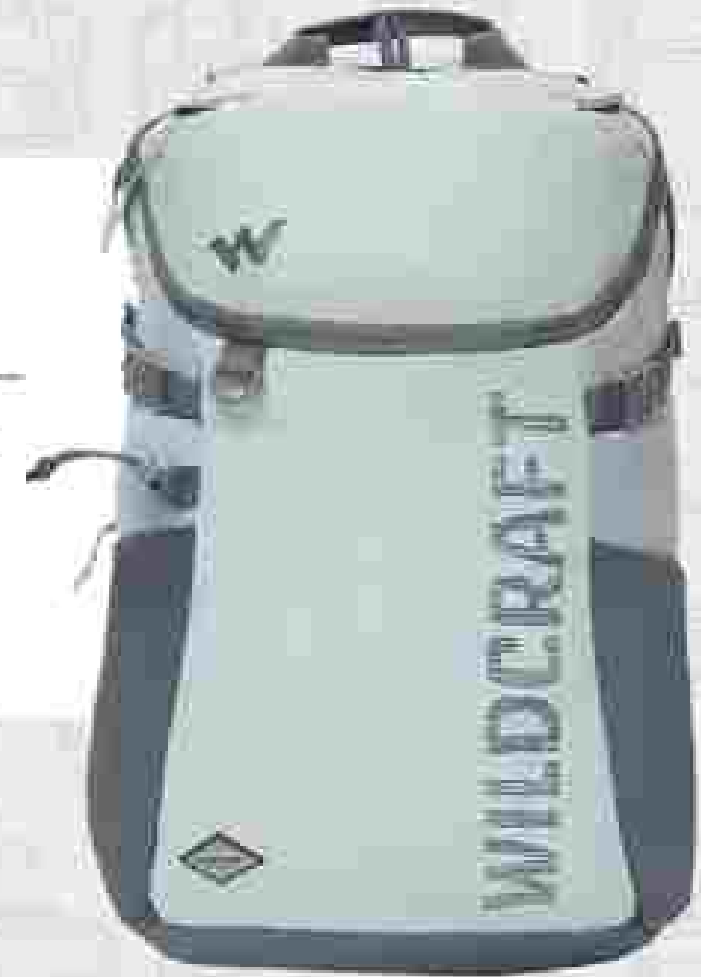

LBP 3

ITEM ID: 11641 | MRP: 3699/-

FEATURES

- Fits a laptop upto 15 inches
- Side mesh pocket to carry essentials
- A super glide mesh which keeps your back comfortable
- A multi level organizer to keep things clutter free

DIMENSIONS (HXWXD Inches)

19.5" x 13" x 7.5"

BLACK