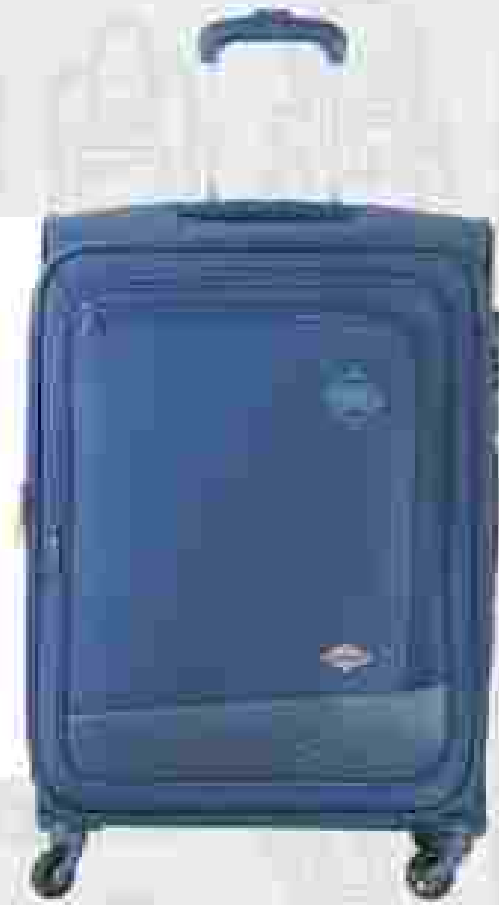

FEATURES

- Internal packing pockets
- Bigger space expander
- Enhanced organization
- Light weight flushed handle
- Extra spacious
- 360° smooth wheeling

DIMENSIONS (HXWxD inches)

16" x 25" x 22"

BLACK

BLUE