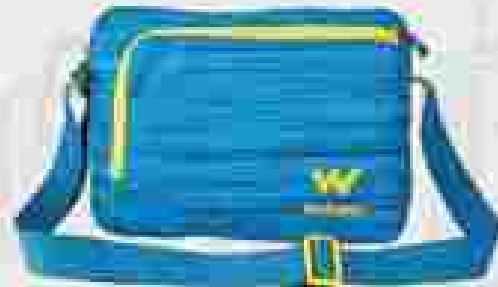

PF CLASSIC 1

ITEM ID : 11265 | MRP : 999/-

FEATURES

- Fits tab upto 10"
- Front zippered pocket
- Stylish sling for men
- Side mesh pocket for accessories

DIMENSIONS (HXWxD Inches)

9" x 12" x 3.5"

COLOURS