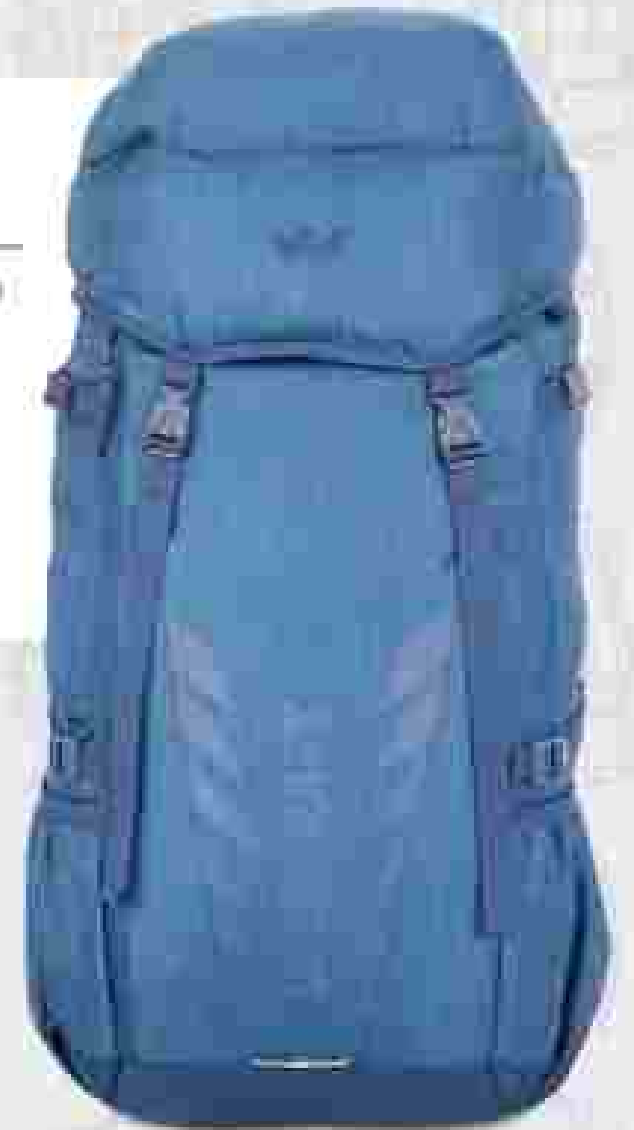

RST ECO 2

ITEM ID: 12418 | MRP: 3599/-

FEATURES

- Cushioned airway back system for ventilation & enhanced carrying comfort
- Lockable runners pro front opening compartment
- Single side pleated zippered pocket
- HDPE board for structural rigidity in the backsystem

- Front 'V' opening for ease in storage compartment
- Quick access pocket with key loop
- Webbing waist belt for easy carrying

DIMENSIONS (HXWXD inches)
27.5" X 12.5" X 8.5"

BLACK